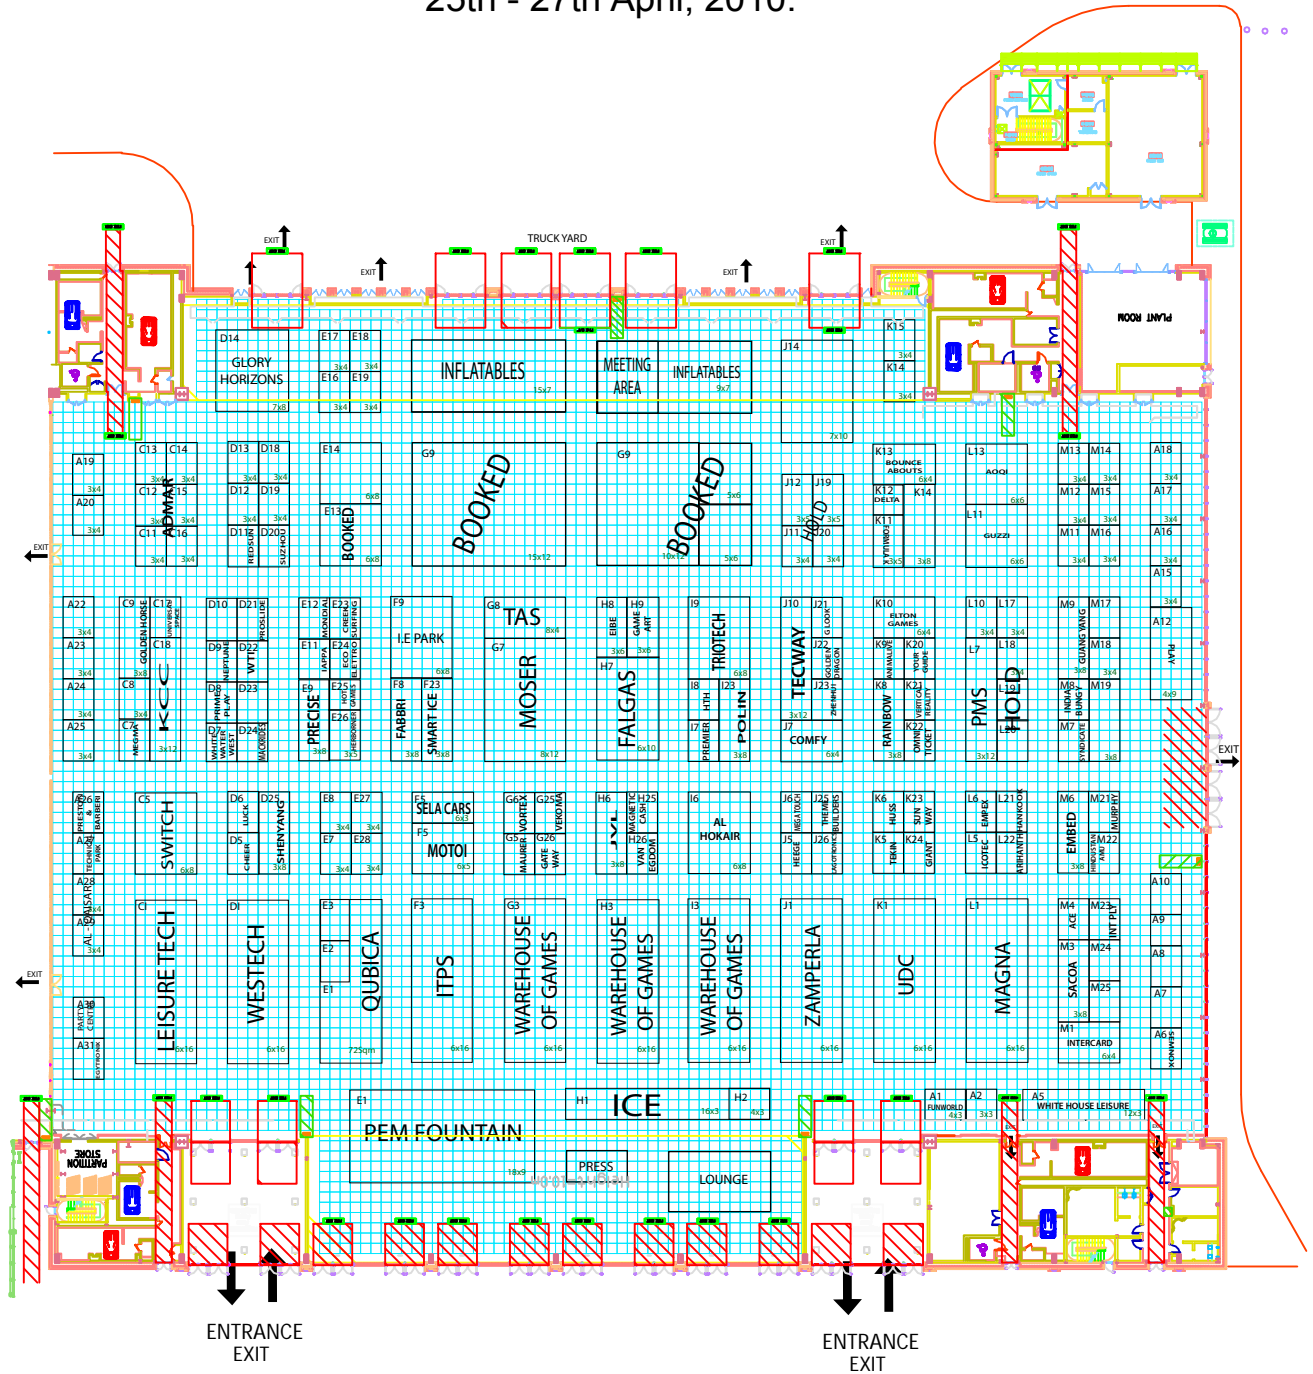

# DEAL 2010

Dubai Entertainment Amusement & Leisure Exhibition  
 The Arena, Dubai World Trade Centre  
 25th - 27th April, 2010.

- LEGEND**
-  Fire Exit
  -  FHR (Fire Hose Reel)
  -  Fire Extinguisher
  -  Fire Alarm Break Glass
  -  Fire Escape Corridor
  -  Fire Access Keep Clear Zone
  -  Keep Clear Zone
  -  Reduced Ceiling Height
  -  Emergency Medical Services
  -  Telecommunications Box
  -  Female Toilet
  -  Male Toilet
  -  Wheelchair Accessible Toilet